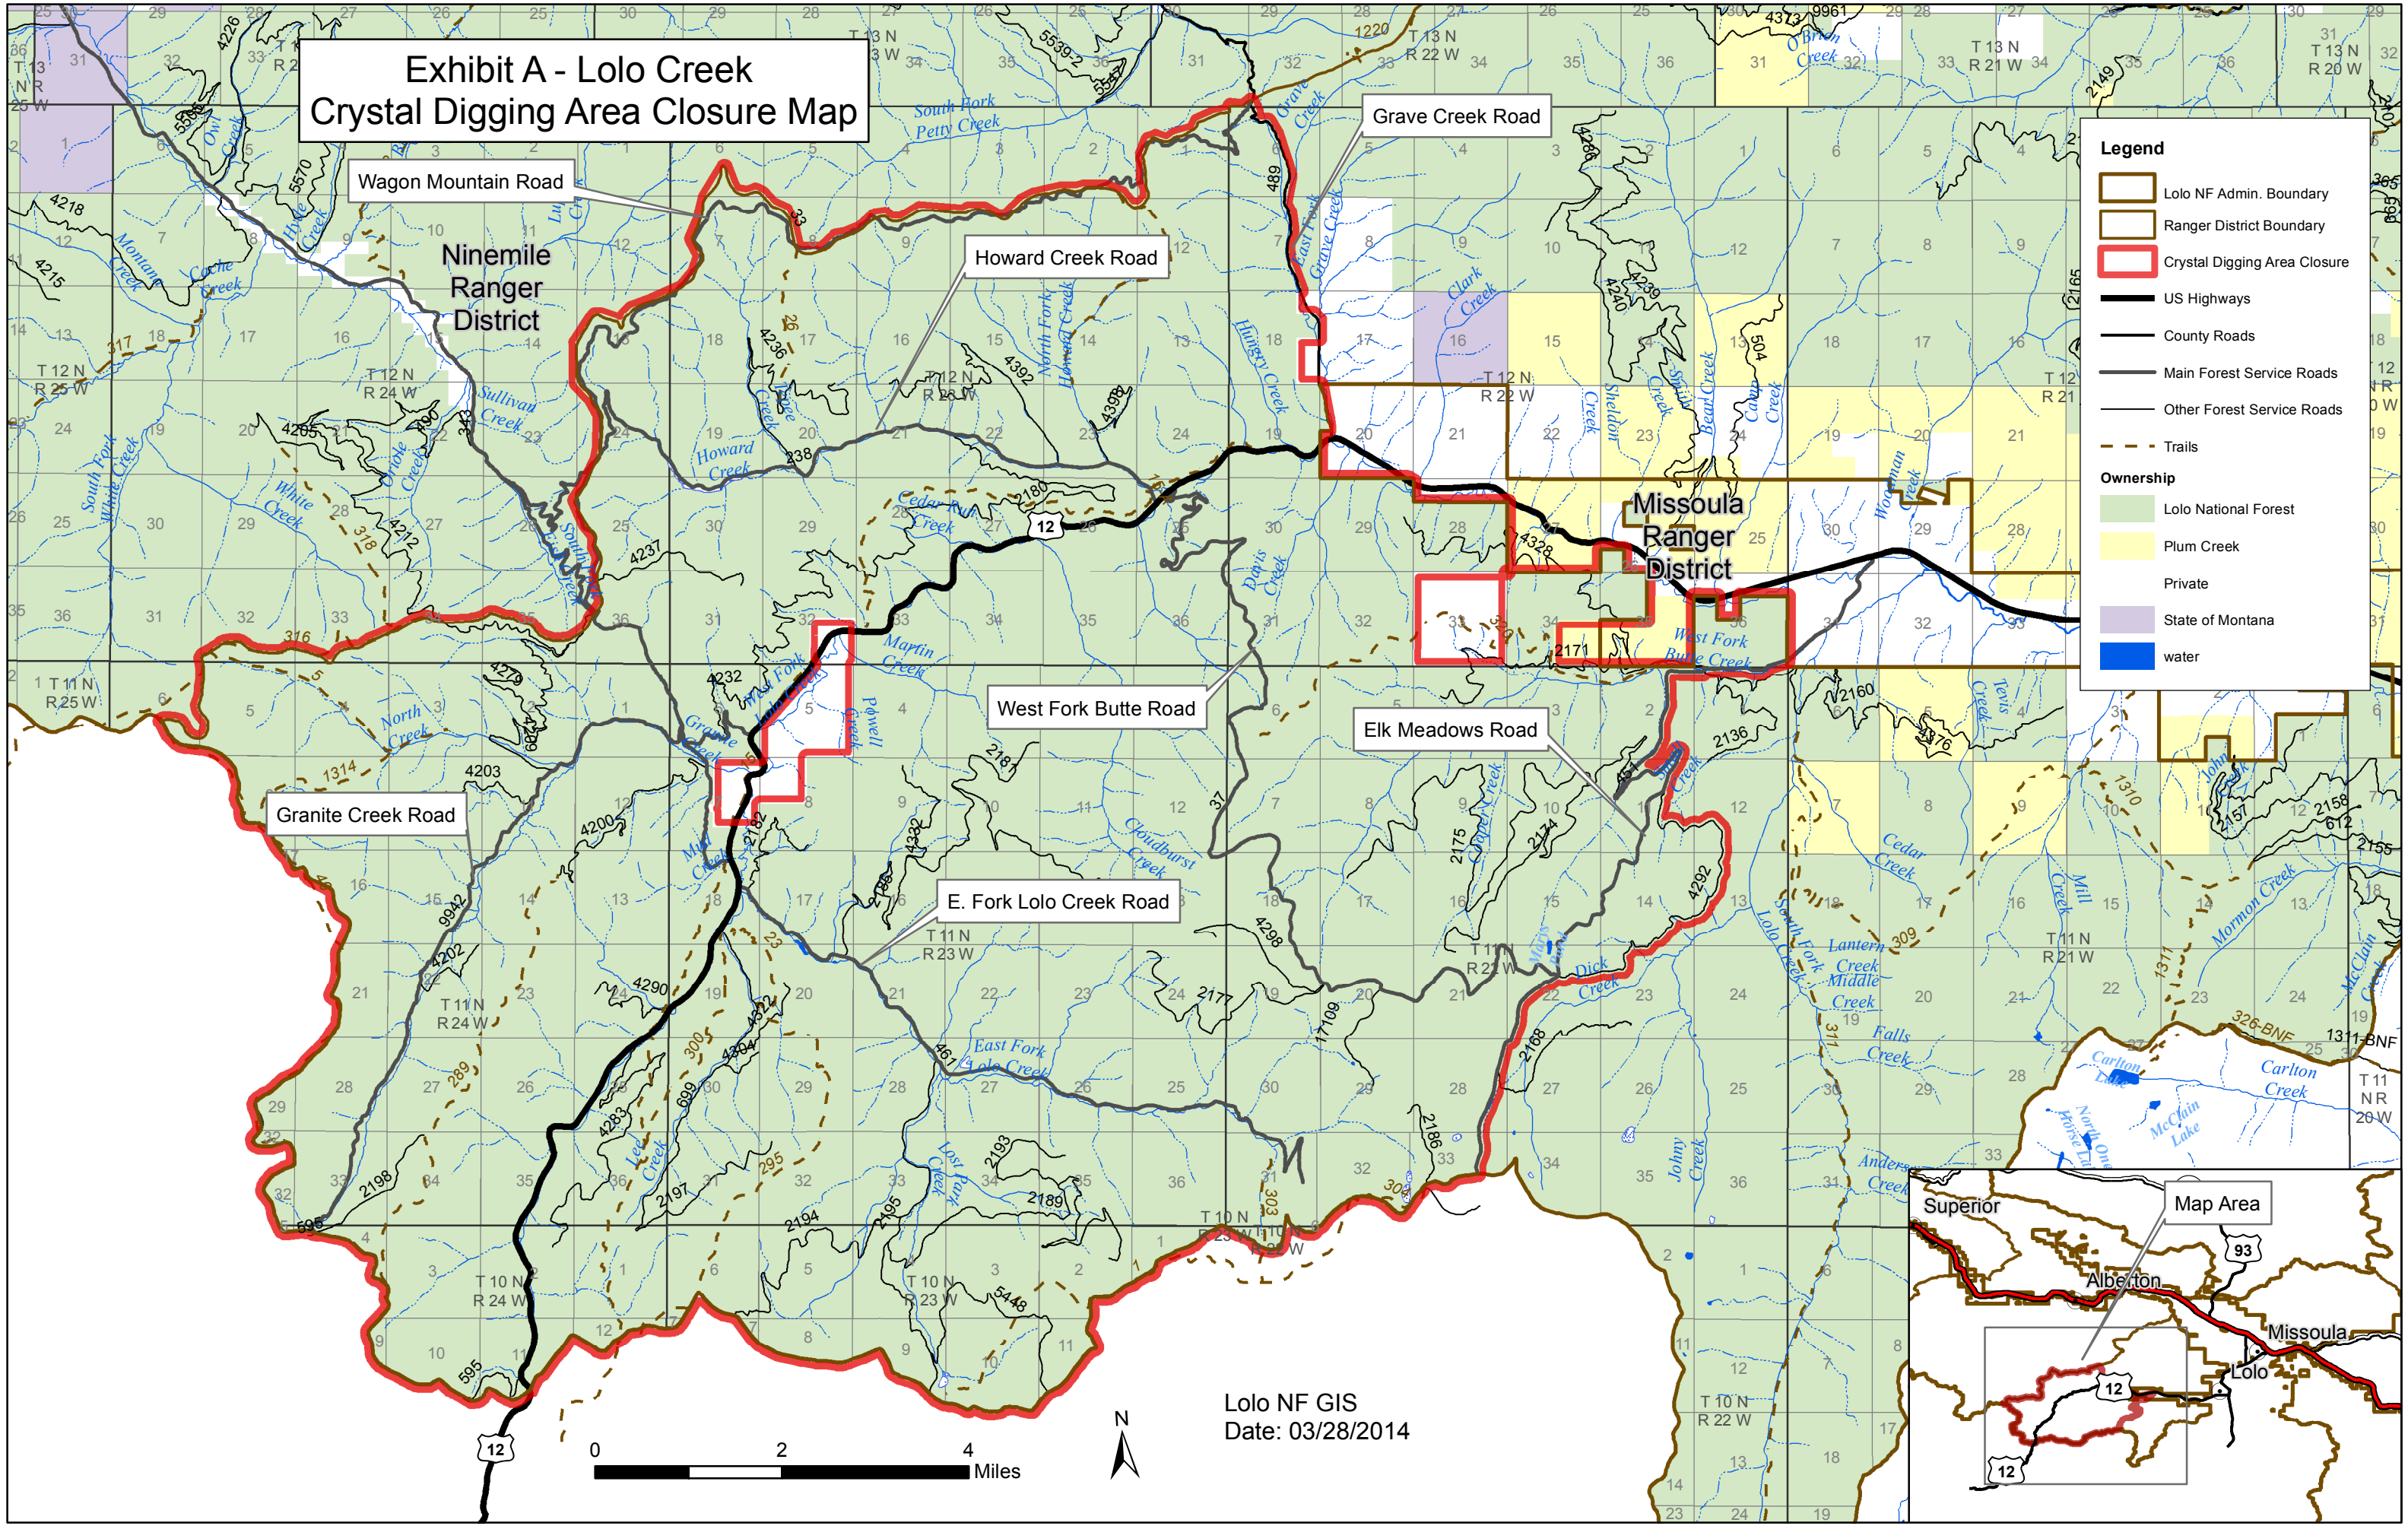

# Exhibit A - Lolo Creek Crystal Digging Area Closure Map

**Legend**

- Lolo NF Admin. Boundary
- Ranger District Boundary
- Crystal Digging Area Closure
- US Highways
- County Roads
- Main Forest Service Roads
- Other Forest Service Roads
- Trails

**Ownership**

- Lolo National Forest
- Plum Creek
- Private
- State of Montana
- water

Lolo NF GIS  
Date: 03/28/2014